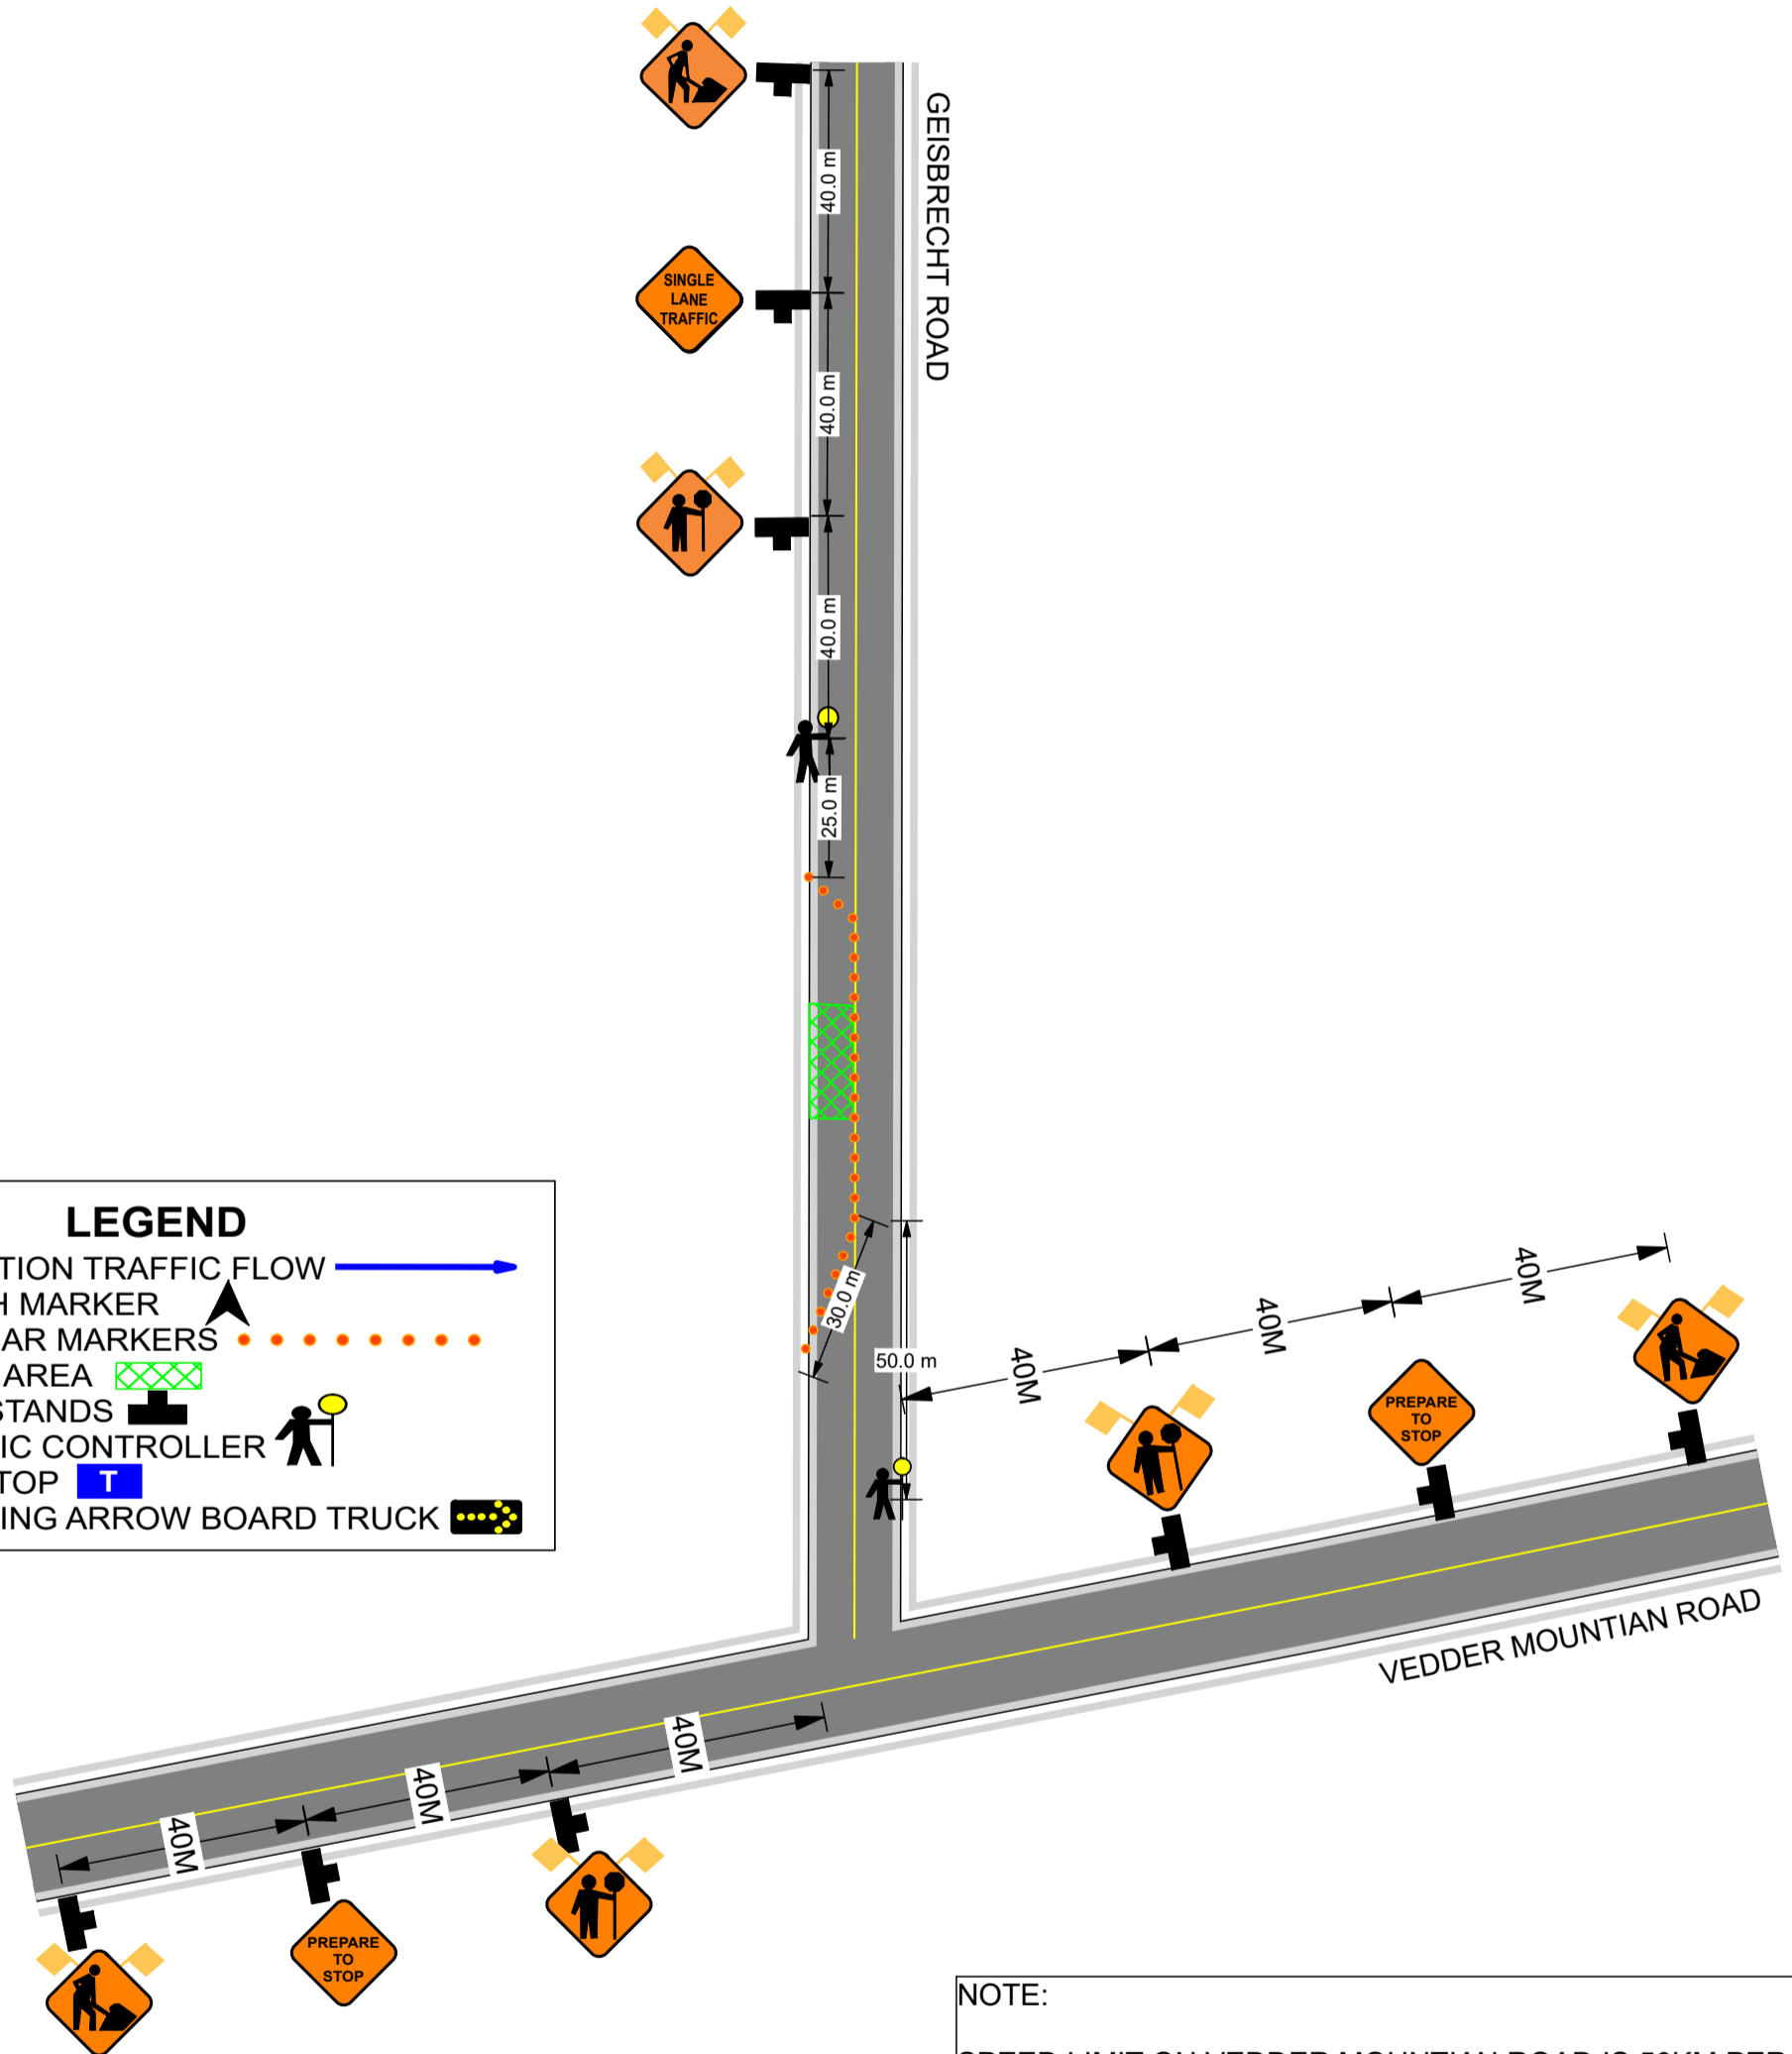

FORTIS BC GAS  
SERVICE INSTALLATION  
4843 GIESBRECHT ROAD, CHILLIWACK  
JOB# 31129636

MAY 2020  
HOURS OF OPERATION 9:00AM - 4:00PM  
WORK WILL TAKE ONE DAY TO COMPLETE

**LEGEND**

- DIRECTION TRAFFIC FLOW
- NORTH MARKER
- TUBULAR MARKERS
- WORK AREA
- SIGN STANDS
- TRAFFIC CONTROLLER
- BUS STOP
- FLASHING ARROW BOARD TRUCK

**NOTE:**

SPEED LIMIT ON VEDDER MOUNTIAN ROAD IS 50KM PER HOUR  
ALL SIGNS WILL BE PLACED ON TRIPOD STANDS  
WITH FLAGS

ALL SIGNS ON ALL SIDE STREETS WILL BE PLACED  
ON TRIPOD STANDS WITH FLAGS

ALL SIDEWALKS - CROSSWALK AND BUS STOPS WILL  
REMAIN OPEN AT ALL TIMES

TRAFFIC CONTROL WILL ASSIST WITH DRIVEWAYS  
EFFECTED BY WORK ZONE CLOSURE